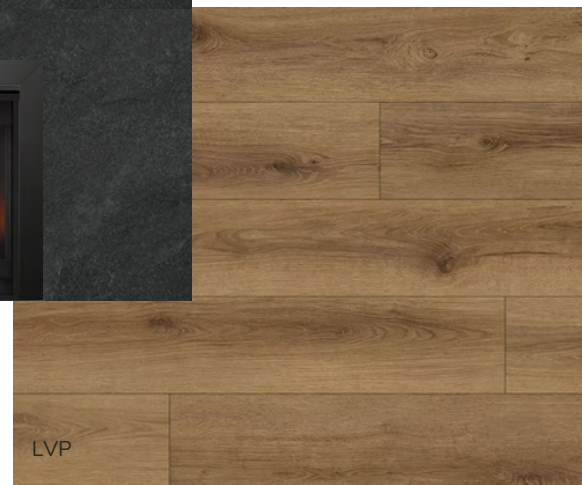

FEATURES, AMENITIES, FLOOR PLANS, ELEVATIONS & DESIGNS VARY & ARE SUBJECT TO CHANGES OR SUBSTITUTIONS WITHOUT NOTICE. ITEMS SHOWN ARE ARTIST'S RENDERINGS & MAY CONTAIN OPTIONS THAT ARE NOT STANDARD ON ALL HOUSE PLANS OR NOT INCLUDED IN THE PURCHASE PRICE. AVAILABILITY MAY VARY.