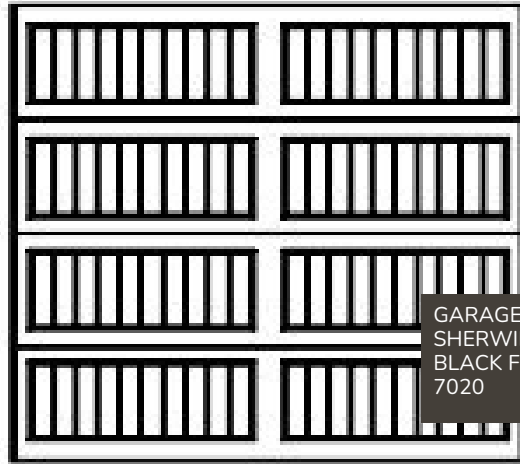

SHERWIN WILLIAMS
BLACK FOX
SW 7020

SHERWIN WILLIAMS
OAK LEAF BROWN
SW 7054

TRIM

SHERWIN WILLIAMS
CROSSROADS
SW 3521

STAIN