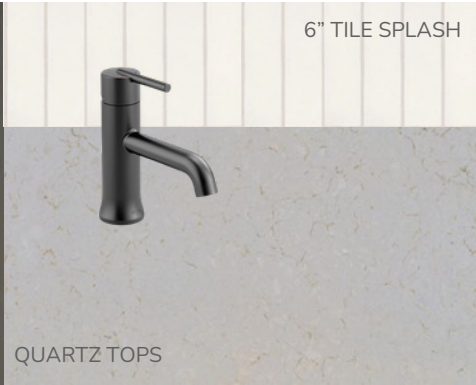

Bath 2

SHOJI
WHITE
SW 7042

ALABASTER
SW 7036

FEATURES, AMENITIES, FLOOR PLANS, ELEVATIONS & DESIGNS VARY & ARE SUBJECT TO CHANGES OR SUBSTITUTIONS WITHOUT NOTICE. ITEMS SHOWN ARE ARTIST'S RENDERINGS & MAY CONTAIN OPTIONS THAT ARE NOT STANDARD ON ALL HOUSE PLANS OR NOT INCLUDED IN THE PURCHASE PRICE. AVAILABILITY MAY VARY.