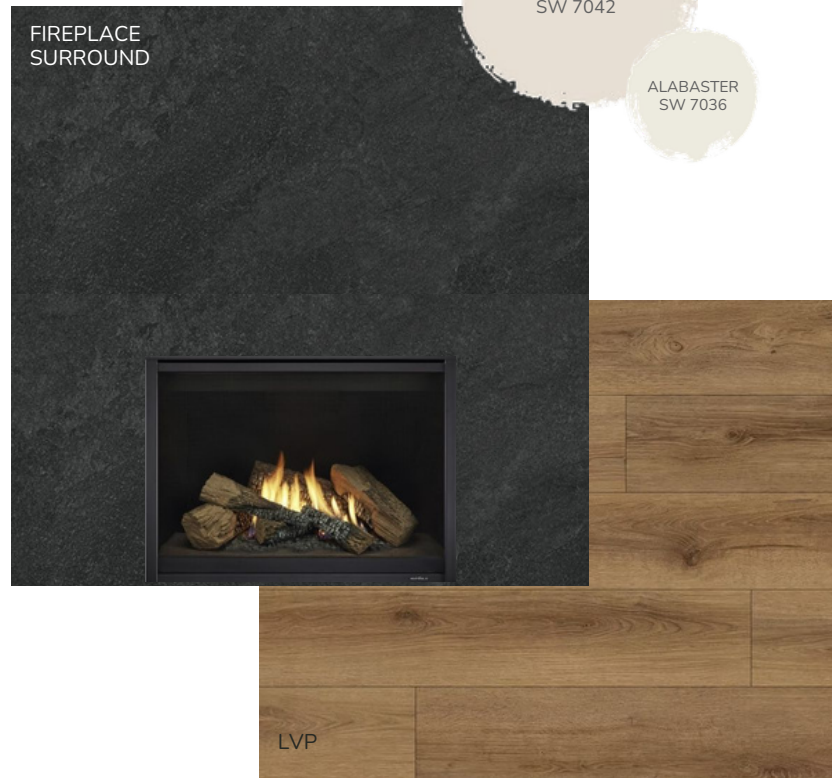

Great Room

FEATURES, AMENITIES, FLOOR PLANS, ELEVATIONS & DESIGNS VARY & ARE SUBJECT TO CHANGES OR SUBSTITUTIONS WITHOUT NOTICE. ITEMS SHOWN ARE ARTIST'S RENDERINGS & MAY CONTAIN OPTIONS THAT ARE NOT STANDARD ON ALL HOUSE PLANS OR NOT INCLUDED IN THE PURCHASE PRICE. AVAILABILITY MAY VARY.