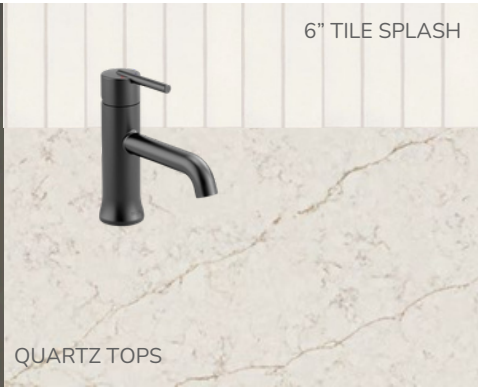

Bath 2

FEATURES, AMENITIES, FLOOR PLANS, ELEVATIONS & DESIGNS VARY & ARE SUBJECT TO CHANGES OR SUBSTITUTIONS WITHOUT NOTICE. ITEMS SHOWN ARE ARTIST'S RENDERINGS & MAY CONTAIN OPTIONS THAT ARE NOT STANDARD ON ALL HOUSE PLANS OR NOT INCLUDED IN THE PURCHASE PRICE. AVAILABILITY MAY VARY.