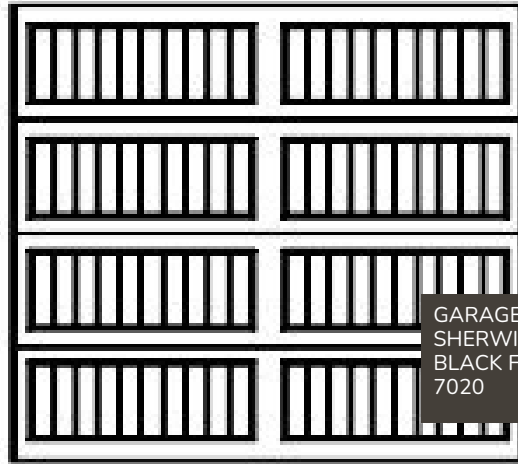

SHERWIN WILLIAMS
BLACK FOX
SW 7020

SHERWIN WILLIAMS BODY
WEATHERED SHINGLE
SW 2841

TRIM

SHERWIN WILLIAMS
CROSSROADS
SW 3521

STAIN