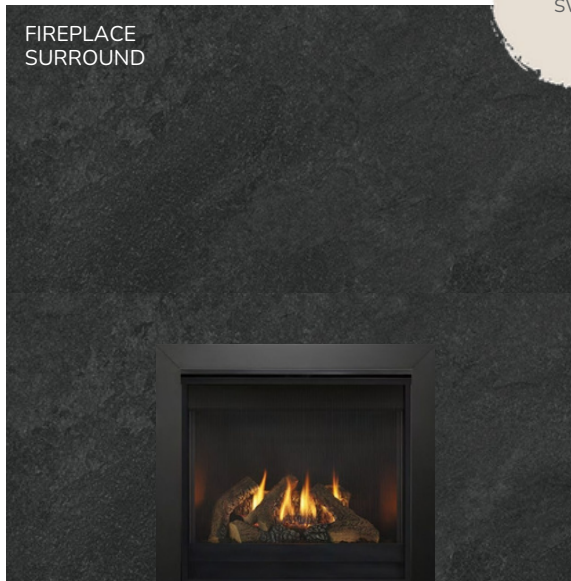

Studio Living

SHOJI
WHITE
SW 7042

ALABASTER
SW 7036