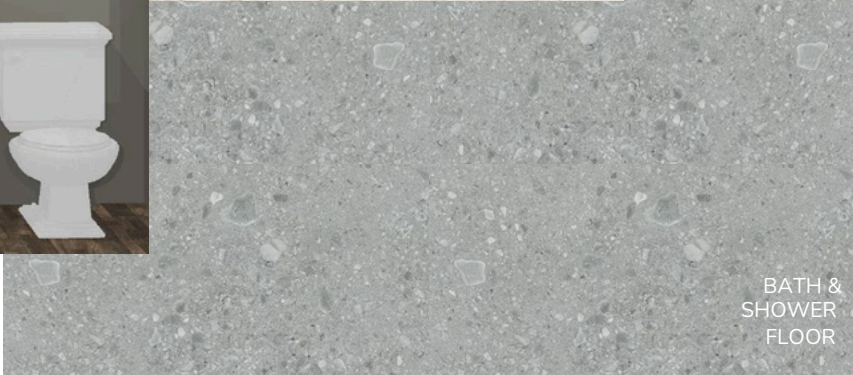

Bath 2

FEATURES, AMENITIES, FLOOR PLANS, ELEVATIONS & DESIGNS VARY & ARE SUBJECT TO CHANGES OR SUBSTITUTIONS WITHOUT NOTICE. ITEMS SHOWN ARE ARTIST'S RENDERINGS & MAY CONTAIN OPTIONS THAT ARE NOT STANDARD ON ALL HOUSE PLANS OR NOT INCLUDED IN THE PURCHASE PRICE. AVAILABILITY MAY VARY.