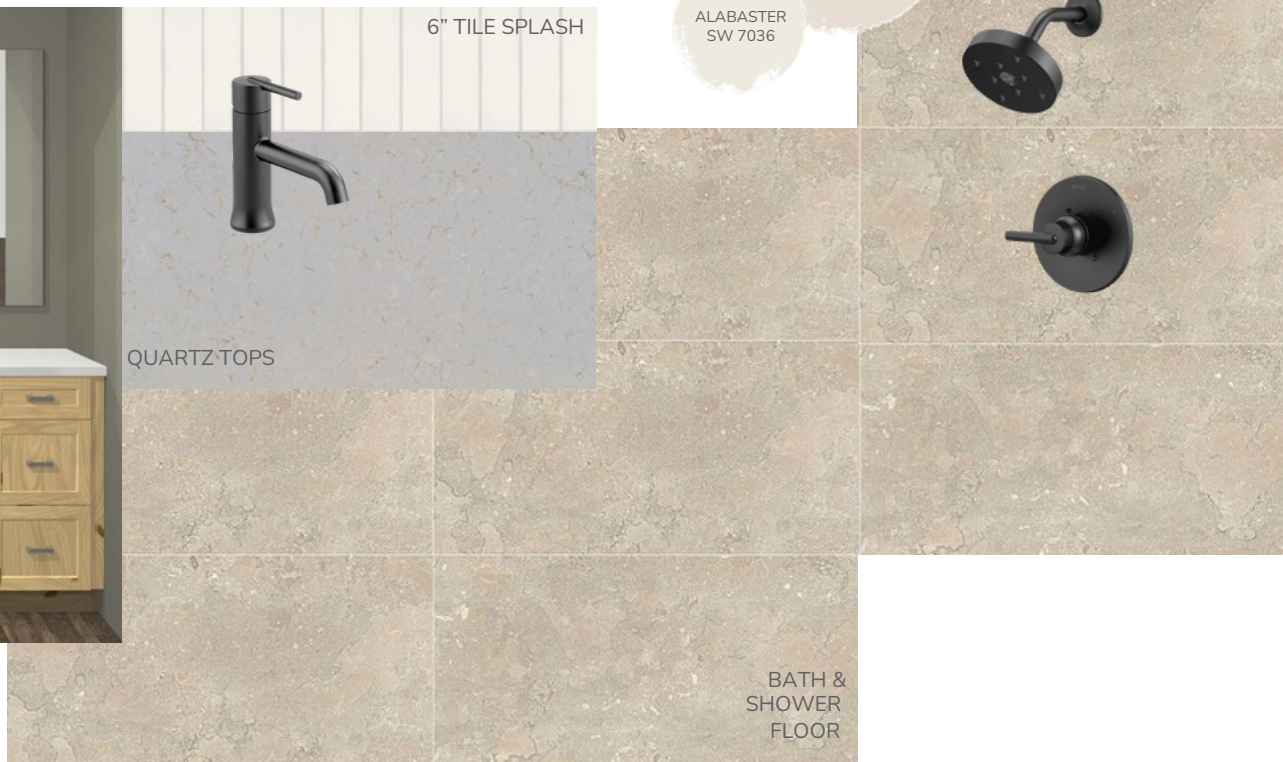

Studio Kitchen

FULL HEIGHT SPLASH TILE

QUARTZ TOPS

SHOJI
WHITE
SW 7042

ALABASTER
SW 7036

LVP

FEATURES, AMENITIES, FLOOR PLANS, ELEVATIONS & DESIGNS VARY & ARE SUBJECT TO CHANGES OR SUBSTITUTIONS WITHOUT NOTICE. ITEMS SHOWN ARE ARTIST'S RENDERINGS & MAY CONTAIN OPTIONS THAT ARE NOT STANDARD ON ALL HOUSE PLANS OR NOT INCLUDED IN THE PURCHASE PRICE. AVAILABILITY MAY VARY.

Studio Bath

FEATURES, AMENITIES, FLOOR PLANS, ELEVATIONS & DESIGNS VARY & ARE SUBJECT TO CHANGES OR SUBSTITUTIONS WITHOUT NOTICE. ITEMS SHOWN ARE ARTIST'S RENDERINGS & MAY CONTAIN OPTIONS THAT ARE NOT STANDARD ON ALL HOUSE PLANS OR NOT INCLUDED IN THE PURCHASE PRICE. AVAILABILITY MAY VARY.