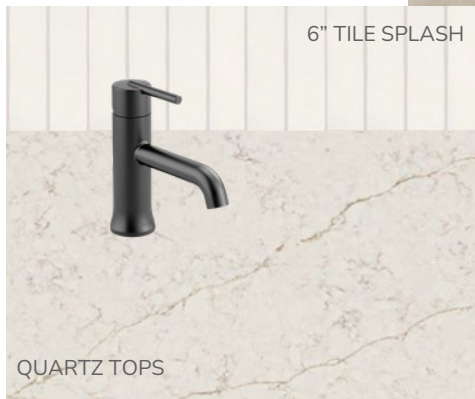

Upstairs Bath

6" TILE SPLASH

QUARTZ TOPS

BATH
FLOOR