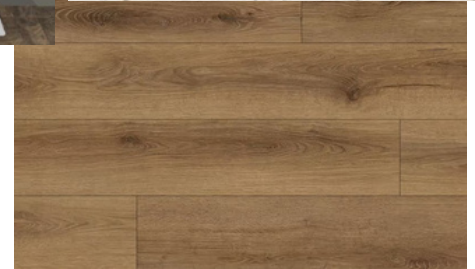

Laundry

QUARTZ TOPS

FLOOR
TILE

SHOJI
WHITE
SW 7042

ALABASTER
SW 7036

Powder Bath

QUARTZ TOPS

LVP