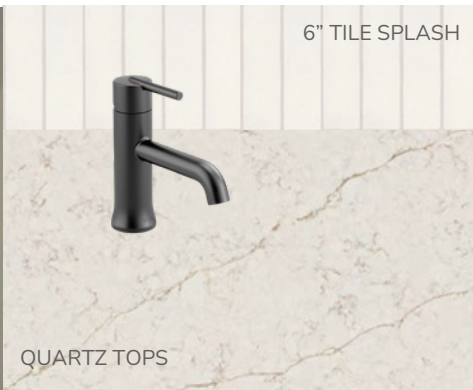

Studio Bath

FEATURES, AMENITIES, FLOOR PLANS, ELEVATIONS & DESIGNS VARY & ARE SUBJECT TO CHANGES OR SUBSTITUTIONS WITHOUT NOTICE. ITEMS SHOWN ARE ARTIST'S RENDERINGS & MAY CONTAIN OPTIONS THAT ARE NOT STANDARD ON ALL HOUSE PLANS OR NOT INCLUDED IN THE PURCHASE PRICE. AVAILABILITY MAY VARY.