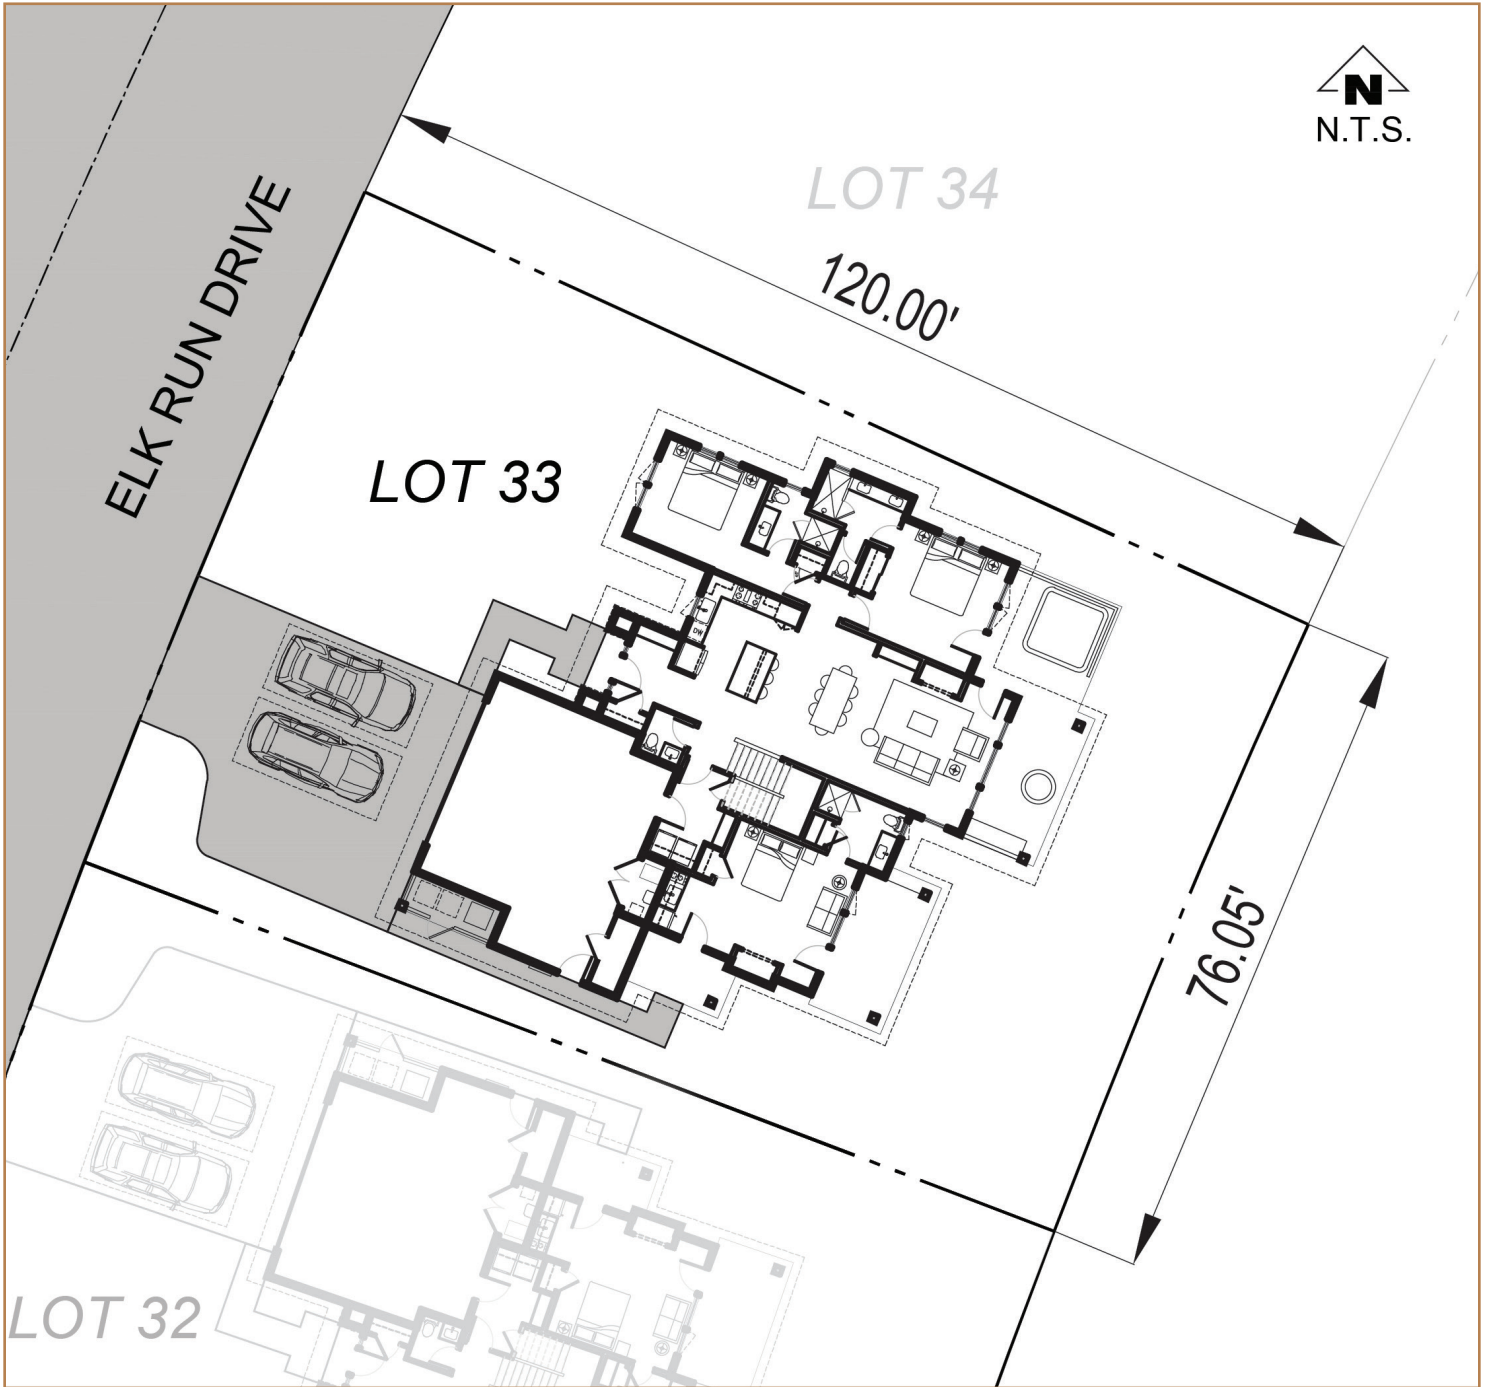

# LAKESIDE

AT CALDERA SPRINGS

This plan is provided for general information purposes only. Locations of buildings, driveways, roads, setbacks, and other features are approximate and are subject to change.

Lakeside Vacation Homes  
56457 Elk Run Drive  
Lot Area: 9,603 SF